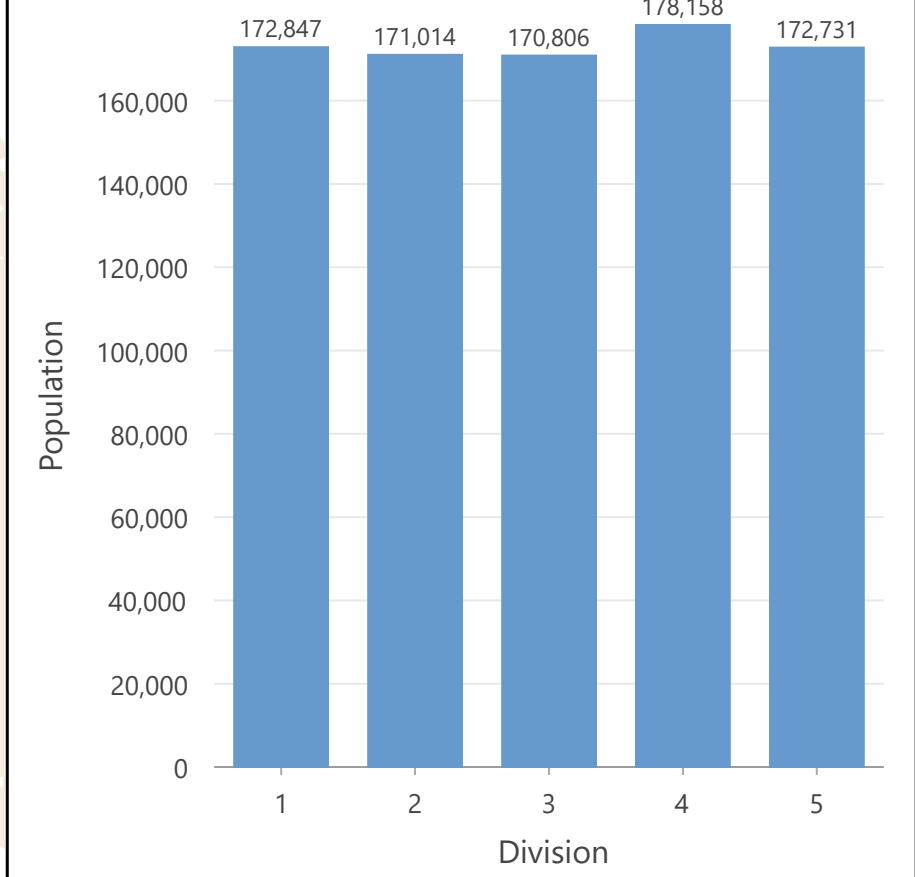

# Proposed Revised Division Boundaries B

- Proposed Division Boundaries B
- Current Division Boundaries

## CITY LIMITS

- CITY OF CHINO
- CITY OF CHINO HILLS
- CITY OF FONTANA
- CITY OF MONTCLAIR
- CITY OF ONTARIO
- CITY OF RANCHO CUCAMONGA
- CITY OF RIALTO
- CITY OF UPLAND
- UNINCORPORATED AREA

## Total Population by Division