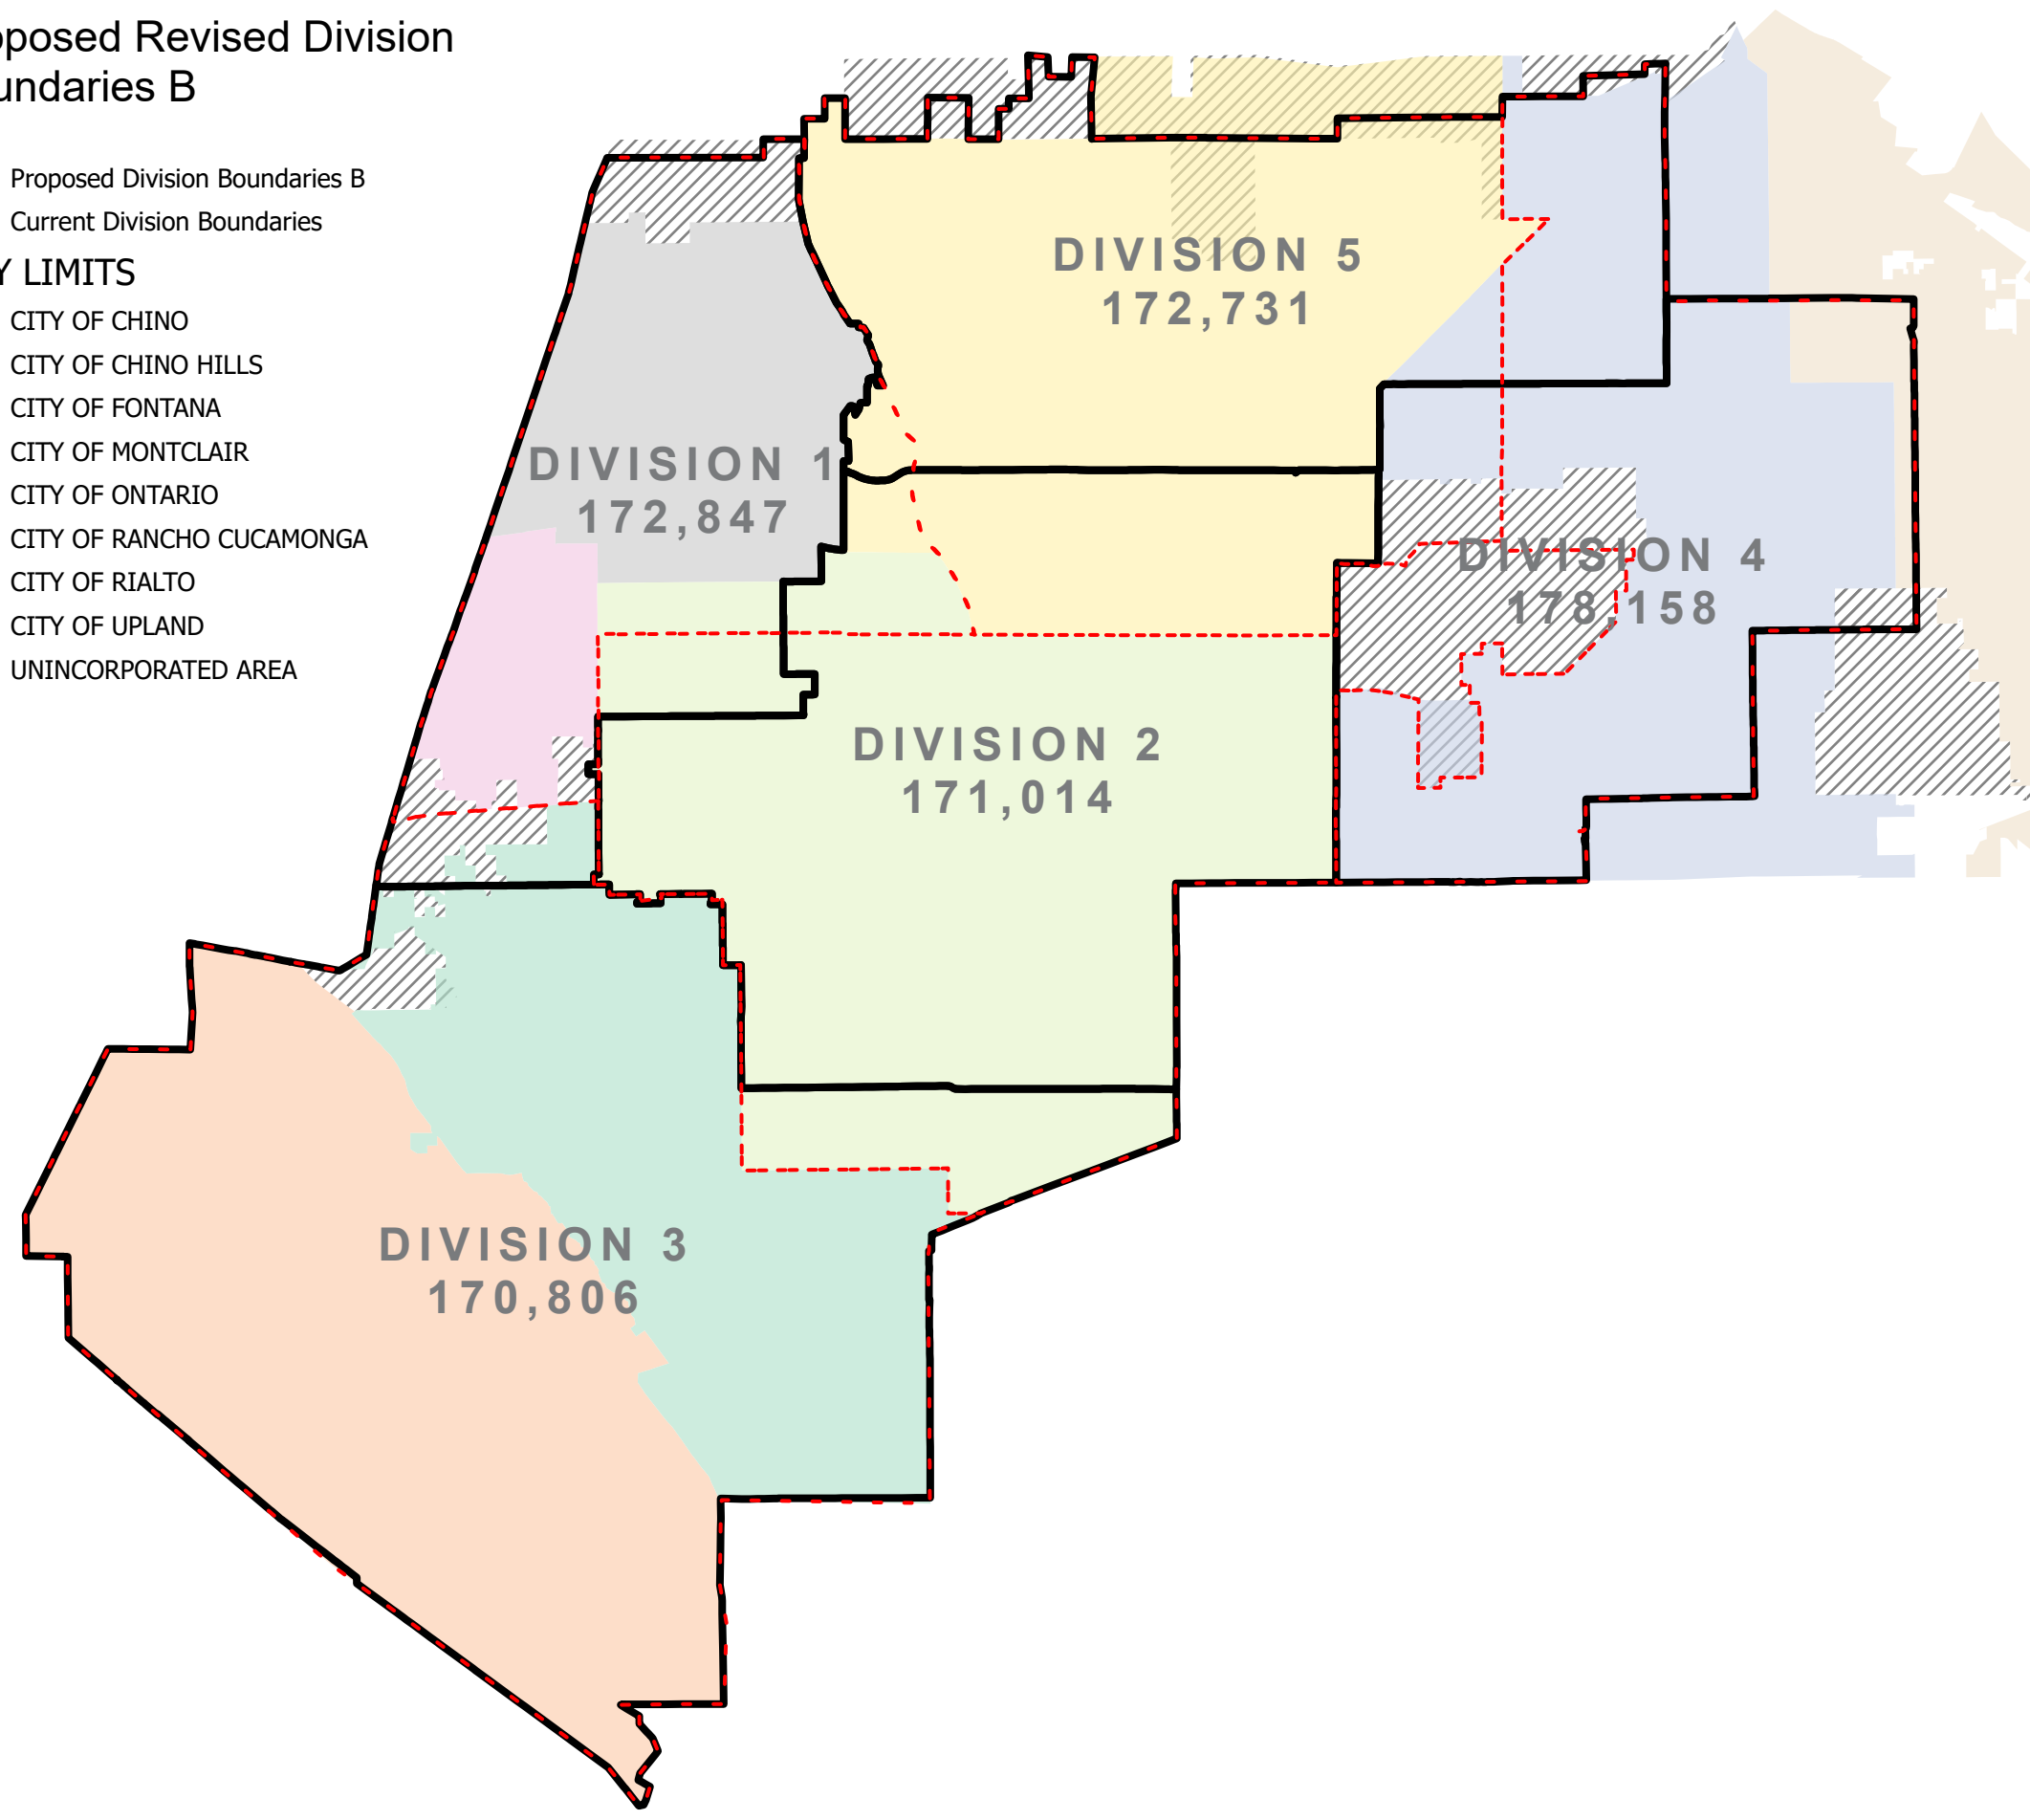

# Proposed Revised Division Boundaries B

- Proposed Division Boundaries B
- Current Division Boundaries

## CITY LIMITS

- CITY OF CHINO
- CITY OF CHINO HILLS
- CITY OF FONTANA
- CITY OF MONTCLAIR
- CITY OF ONTARIO
- CITY OF RANCHO CUCAMONGA
- CITY OF RIALTO
- CITY OF UPLAND
- UNINCORPORATED AREA

## Total Population by Division

## Majority-Minority Status

Data Source: Statewide Database Census 2020 P.L. 94-171 Reformatted "Legacy" Dataset